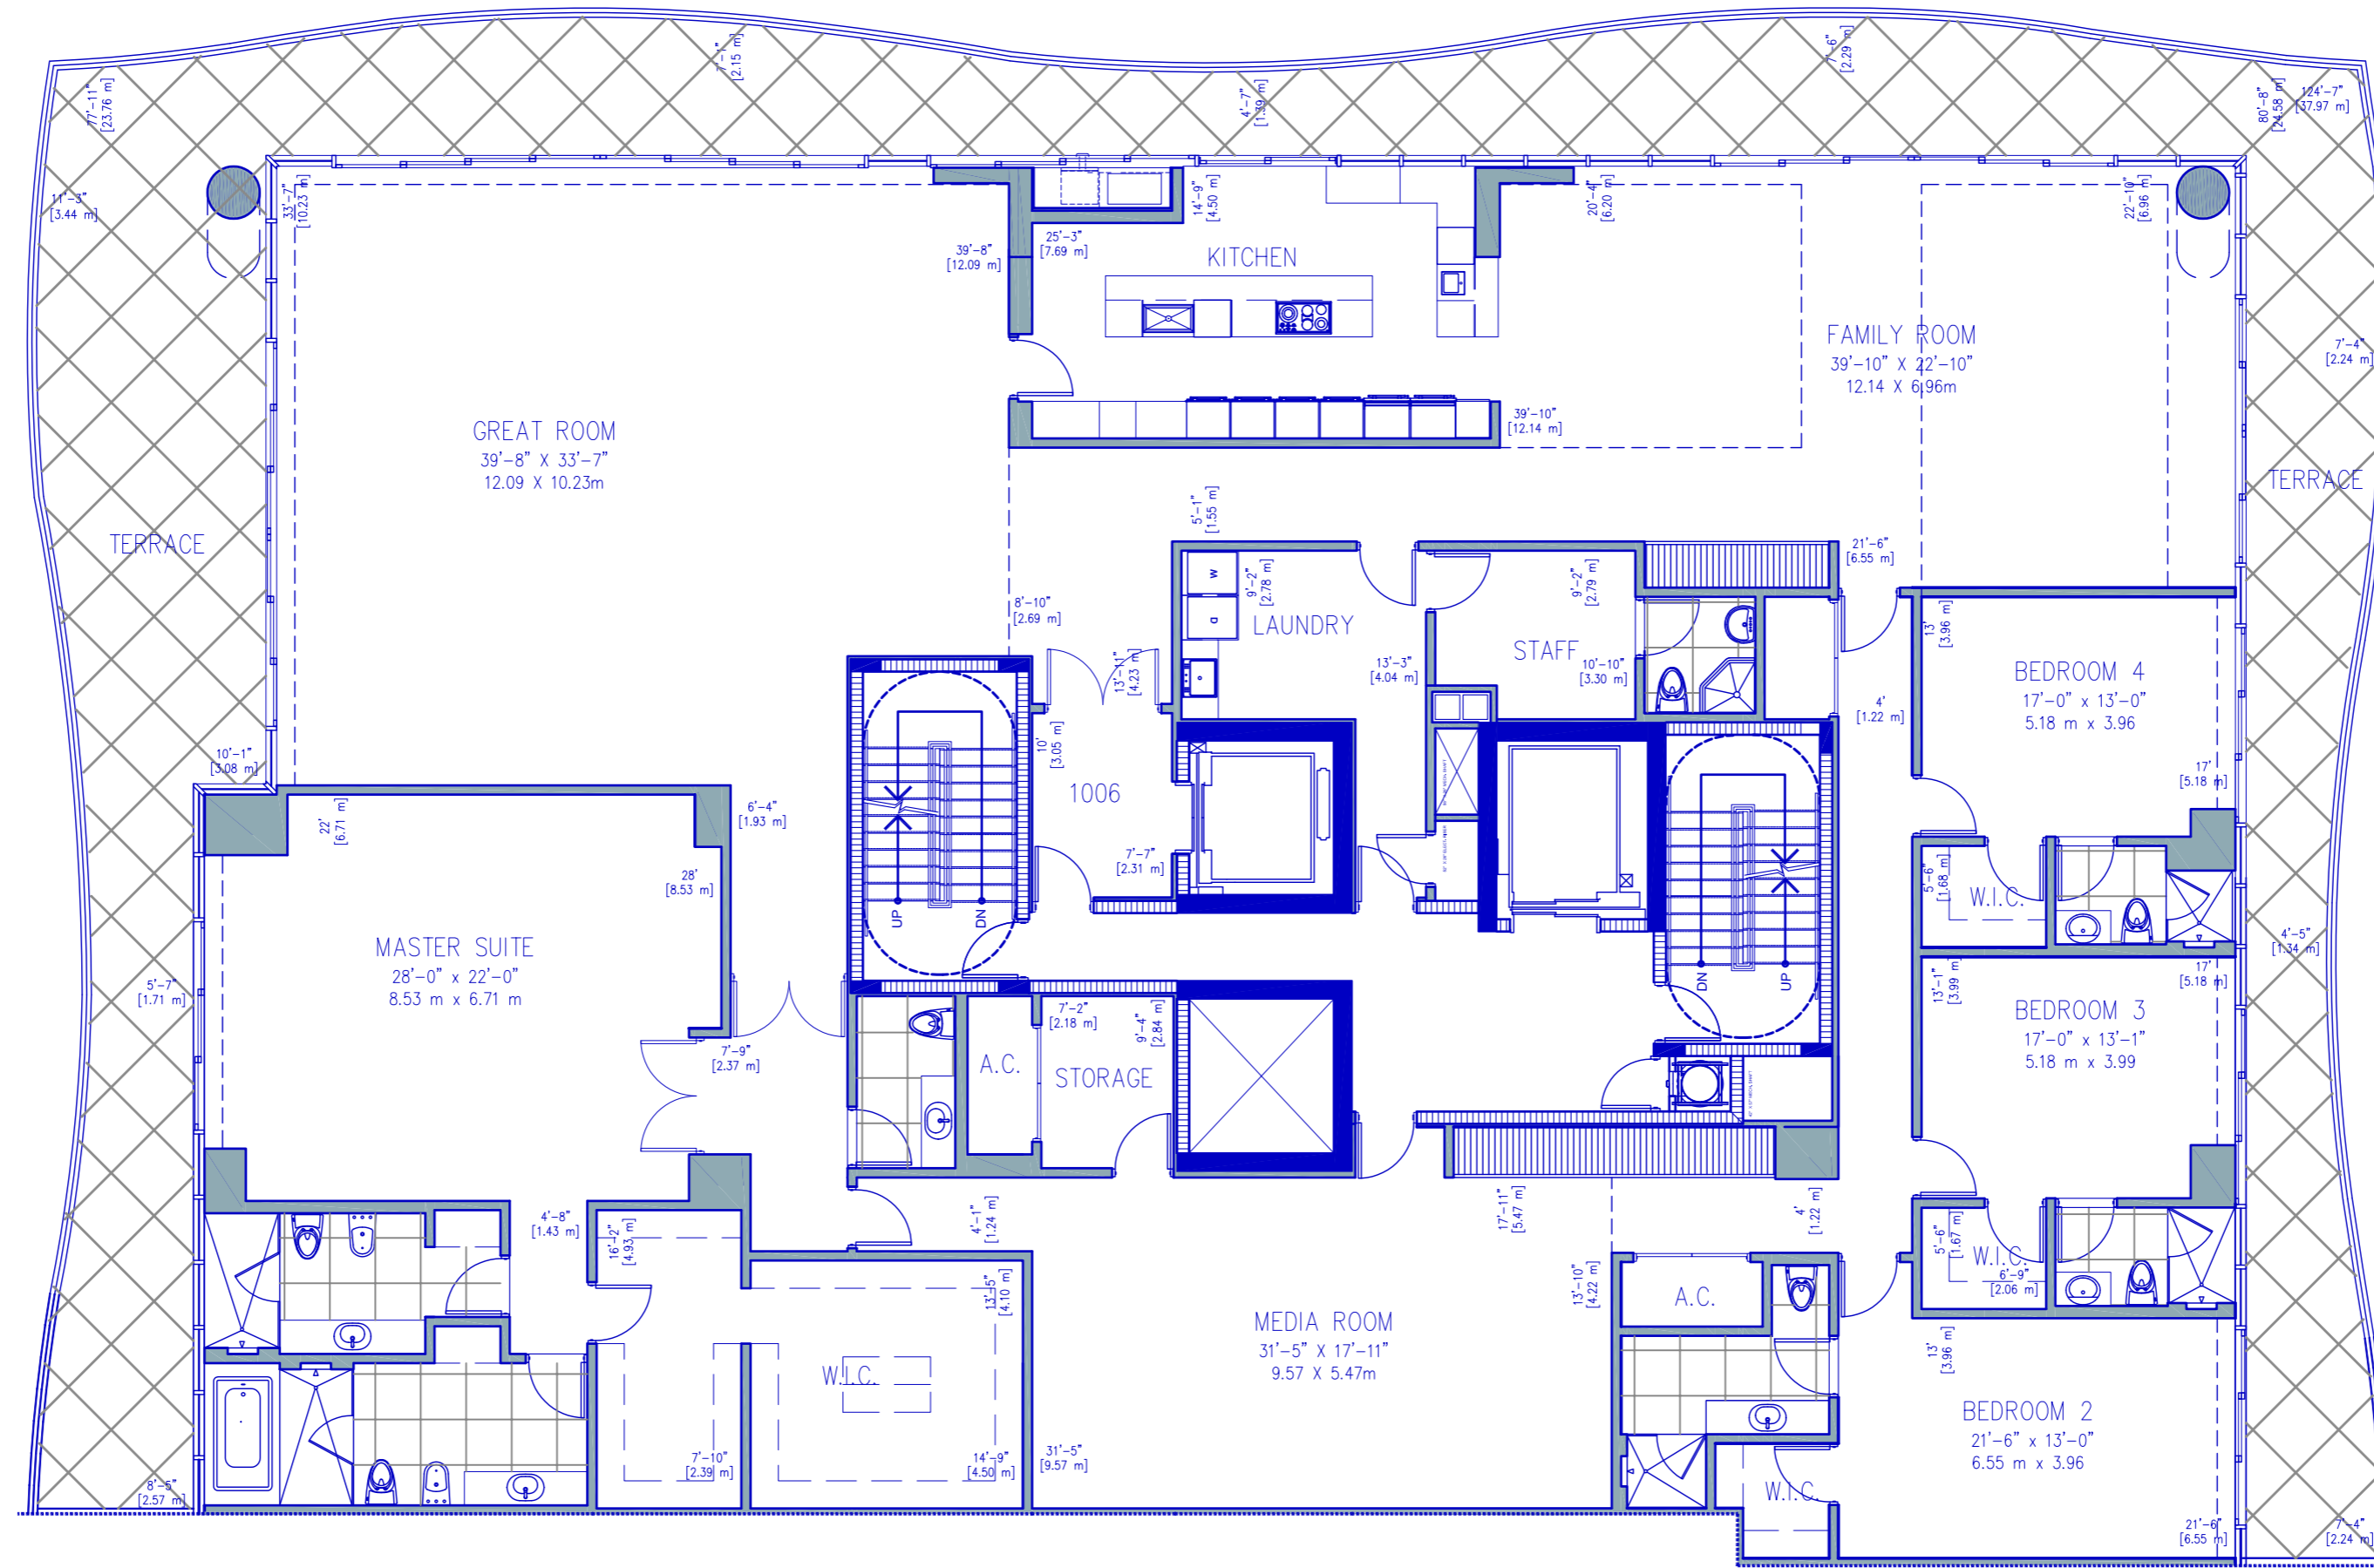

1006

RESIDENCE

ocean

ocean

RESIDENCE	7,110.00 sq. ft.	660.54 sq. mt.
TERRACE	2,047.00 sq. ft.	190.17 sq. mt.
Total:	9,157.00 sq. ft.	850.71 sq. mt.

CHATEAU
OCEAN RESIDENCES